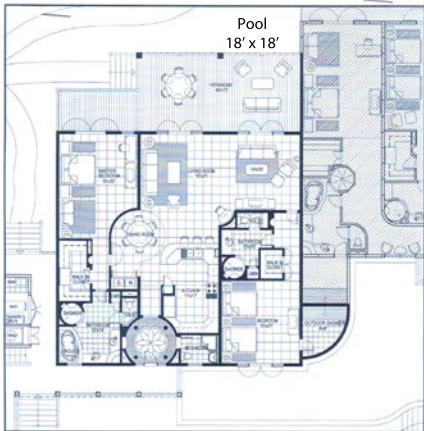

Pool  
18' x 18'

UNIT = 2,115 sqf.  
VERANDA = 590 sqf.  
OUTDOOR SHOWER = 75 sqf.  
TOTAL = 2,778 sqf.

UNIT #5-105  
GROUND FLOOR - LUXURY + BEDROOMS

LAWSON BEACH CLUB